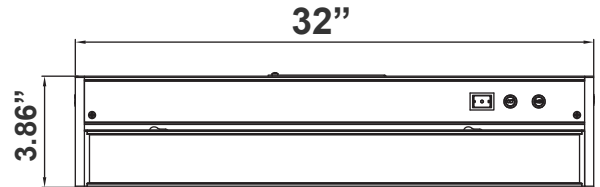

Note: _____

Type: _____

3.86"(H) X 32"(W) X 1"(D)

Illuminate your space with our RGBW & 3CCT Under Cabinet Light, featuring 9 dynamic modes for versatile lighting. With push-button color control, easily switch between vibrant colors and adjustable white temperatures to suit any mood or task. Ideal for kitchens, offices, and more, this sleek fixture combines style with practical functionality.

Mechanical:

- Extruded Aluminum Housing With Glass lens
- Increase Energy Savings And Shorten Payback Period
- 5-Step Color-Temperature Switch on Front
- 3-Step Power & Brightness Switch on Front
 - On/Off
 - 50%
 - 100%
- 3/8" KOs Cable Connector Included Instant-on to Full Brightness
- Link Fixtures Together With A Linkable Connector
- Operating Temperature: -4 F° to 114 F°
- IP Rating: IP20