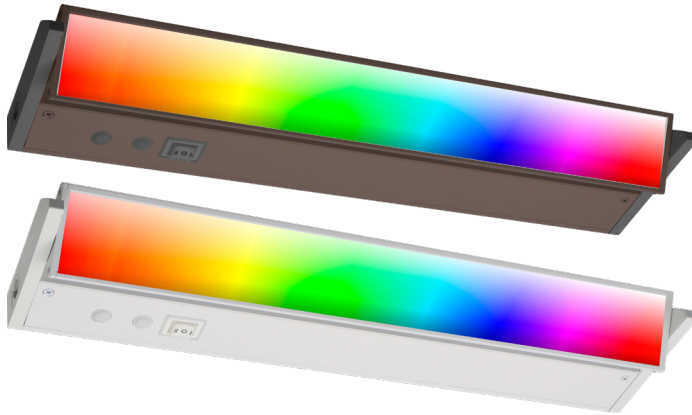

UCA SERIES UNDERCABINET LIGHTING

UCA-RGBW-PB-32-BR
UCA-RGBW-PB-32-WH

RGBW (9 MODES) & 3CCT UNDER CABINET LIGHT. PUSH-BUTTON COLOR CONTROL

MCT Multi Color Temperature (Selectable)

Customer Name: _____

Project Name: _____

Note: _____

Type: _____

3.86"(H) X 32"(W) X 1"(D)

Illuminate your space with our RGBW & 3CCT Under Cabinet Light, featuring 9 dynamic modes for versatile lighting. With push-button color control, easily switch between vibrant colors and adjustable white temperatures to suit any mood or task. Ideal for kitchens, offices, and more, this sleek fixture combines style with practical functionality.

Mechanical:

- Extruded Aluminum Housing With Glass lens
- Increase Energy Savings And Shorten Payback Period
- 5-Step Color-Temperature Switch on Front
- 3-Step Power & Brightness Switch on Front
 - On/Off
 - 50%
 - 100%
- 3/8" KOs Cable Connector Included Instant-on to Full Brightness
- Link Fixtures Together With A Linkable Connector
- Operating Temperature: -4 F° to 114 F°
- IP Rating: IP20

Lighting:

- Dimmable: Triac Dimmable
- Total Lumens: 880LM
- Color Temperature: 3000K/4000K/5000K
- RGB MODES: Sky Blue/Red/Green/Blue /Yellow/Pink/Sapphire/RGB Slow Transition/RGB Jump Transition
- Color Rendering Index: >90
- Beam Angle: 110°
- Lifespan: 35,000 Hrs.